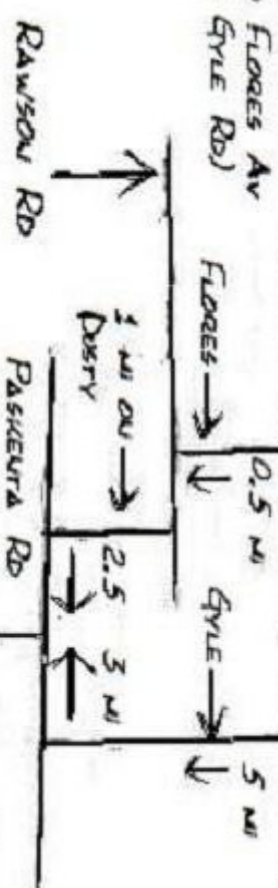

*RED BLUFF I-5 SOUTH 2 WAYS TO RAUCO TEJANA CORNING *

(4 MILES TO FLORES AV
6 MILES TO GYLE RD)

RAUCIO TEJANA RD
(KEEP LEFT AT FORK)

5 MI
STOGE

AM CAP REALTY

17060 HILLCREST DR

1ST DRIVEWAY ON LEFT -
NORTH MENDOCINO

SOUTH MENDOCINO - DON'T TURN

SISKIYOU CT - ON RIGHT

HUMBOLDT DRIVE

RAUCIO TEJANA RD